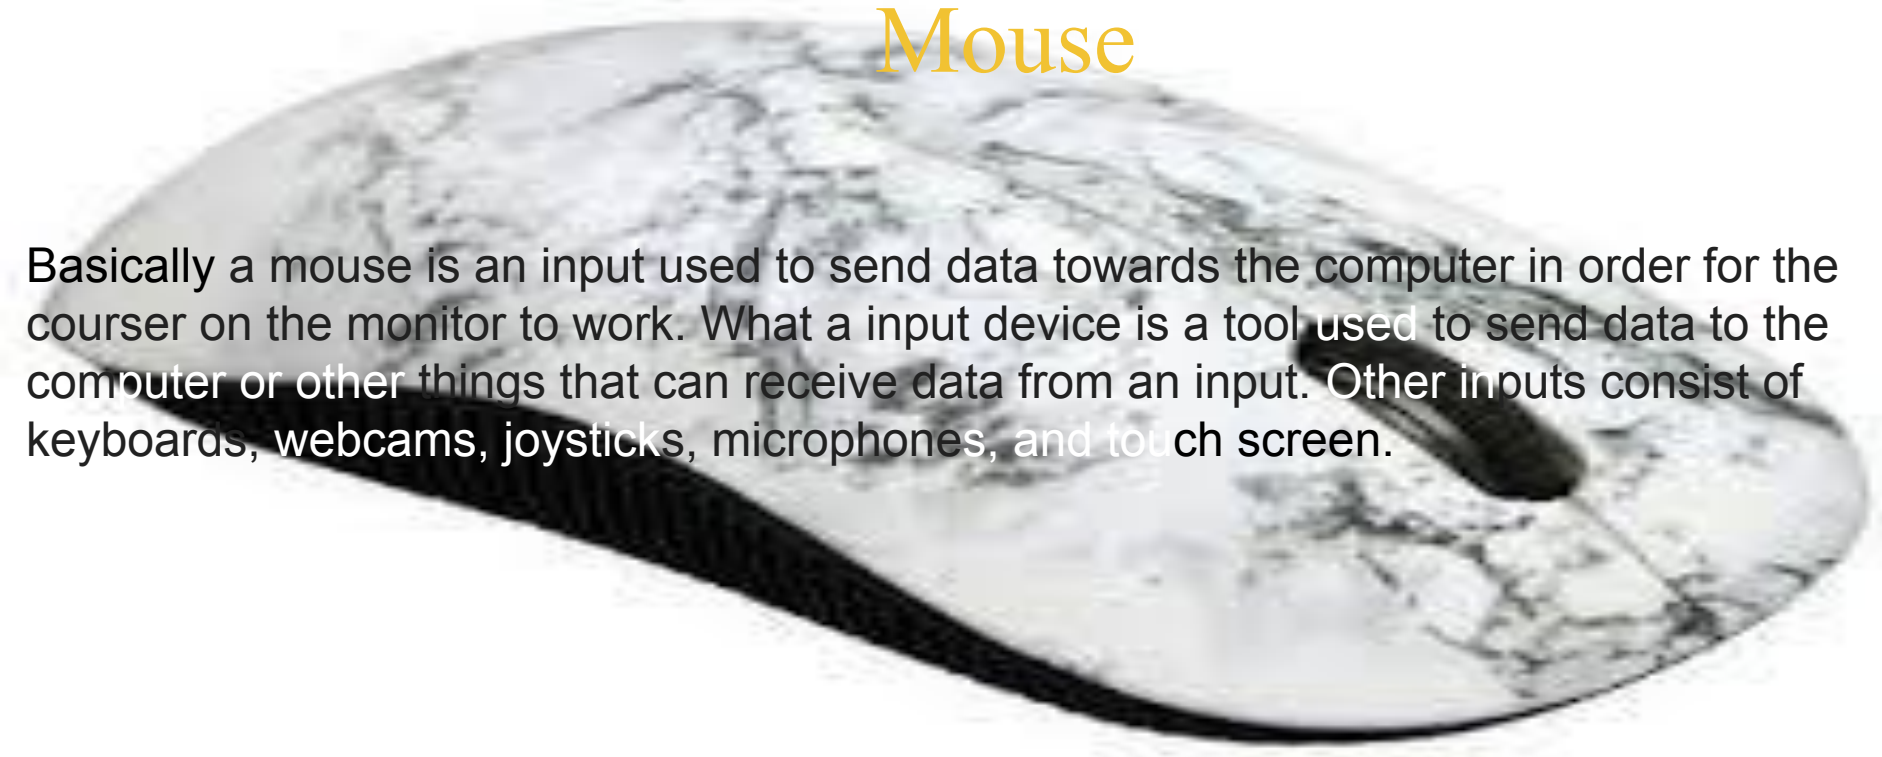

# Parts of a Computer

Group 6 Mouse/Touchpad, and Modem

Damani, James, Shoshana, and Xoe

# Touchpad

A Touchpad is a device for pointing controlling input positioning on a computer display screen. It is an alternative to the mouse Originally incorporated in laptop computers, touch pads are also being made for use with desktop computers. A Touchpad works by sensing the user's finger movement and downward pressure.

# Mouse

Basically a mouse is an input used to send data towards the computer in order for the cursor on the monitor to work. What a input device is a tool used to send data to the computer or other things that can receive data from an input. Other inputs consist of keyboards, webcams, joysticks, microphones, and touch screen.